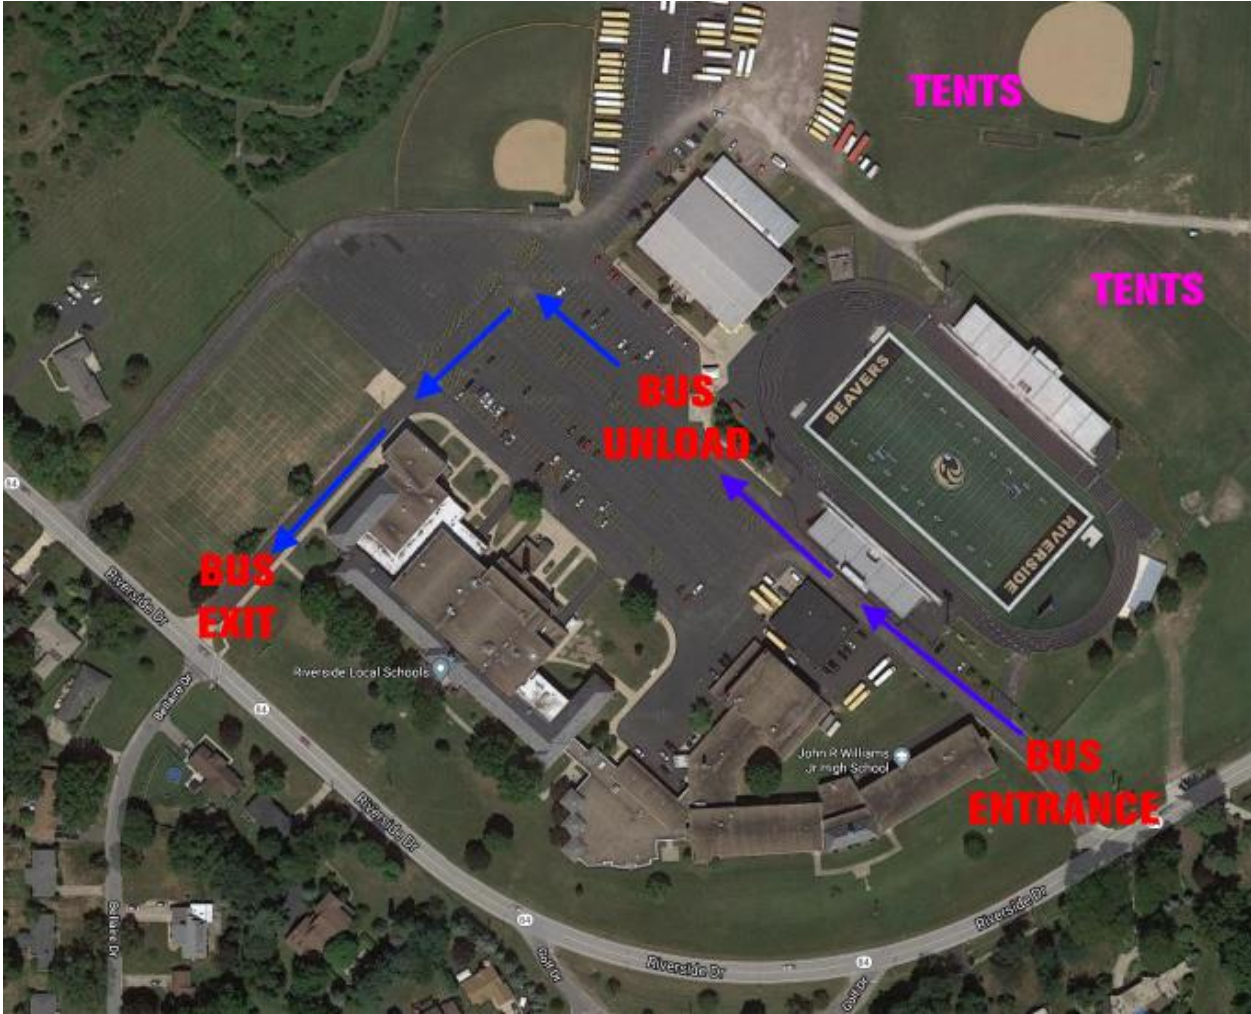

# Riverside Kickoff Classic NIGHT XC Invitational

### BUS DROP-OFF & BUS PARKING

Buses should enter Riverside HS on the Stadium entrance side. Dropoff will be at the Stadium ticket booth.

Parking for buses will be at Riverview Elementary School which is 1.3 miles away from the Riverside High School Campus. Riverview will be open, bathrooms available, and Pizza will be provided.

**The address for Riverview Elementary School is 845 Madison Ave, Painesville, OH 44077**