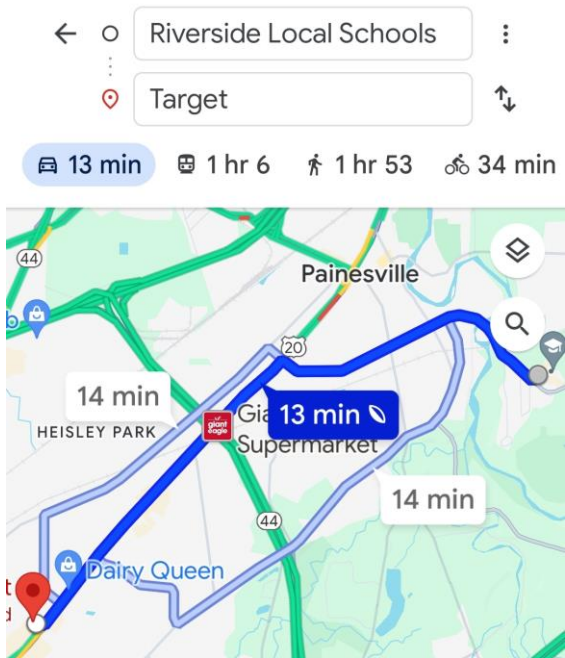

# Riverside Kickoff Classic Night Invitational 2024

Bus Parking is available at TWO locations. Please note that there are NO restrooms at these locations. There is also parking available down Route 20 (Mentor Ave.) at Giant Eagle, Planet Fitness, Lowes, Target, etc. A variety of food places are also on Route 20.

**Riverview Elementary School** - 845 Madison Ave, Painesville, OH

- Exit parking lot and Turn Right onto OH-84 W
- Turn Right onto Riverside Dr. at the light
- Turn Right onto Madison Ave

**Harvey High School** - 200 West Walnut Ave, Painesville, OH

- Exit parking lot and Turn Right onto OH-84 W
- Continue straight onto E. Walnut Ave at the light

## Target and other stores/restaurants

- Exit parking lot and Turn Right onto OH-84 W
- Continue straight onto E. Walnut Ave at the light
- You will pass Harvey High School
- Turn left on Mentor Ave (Rt 20)