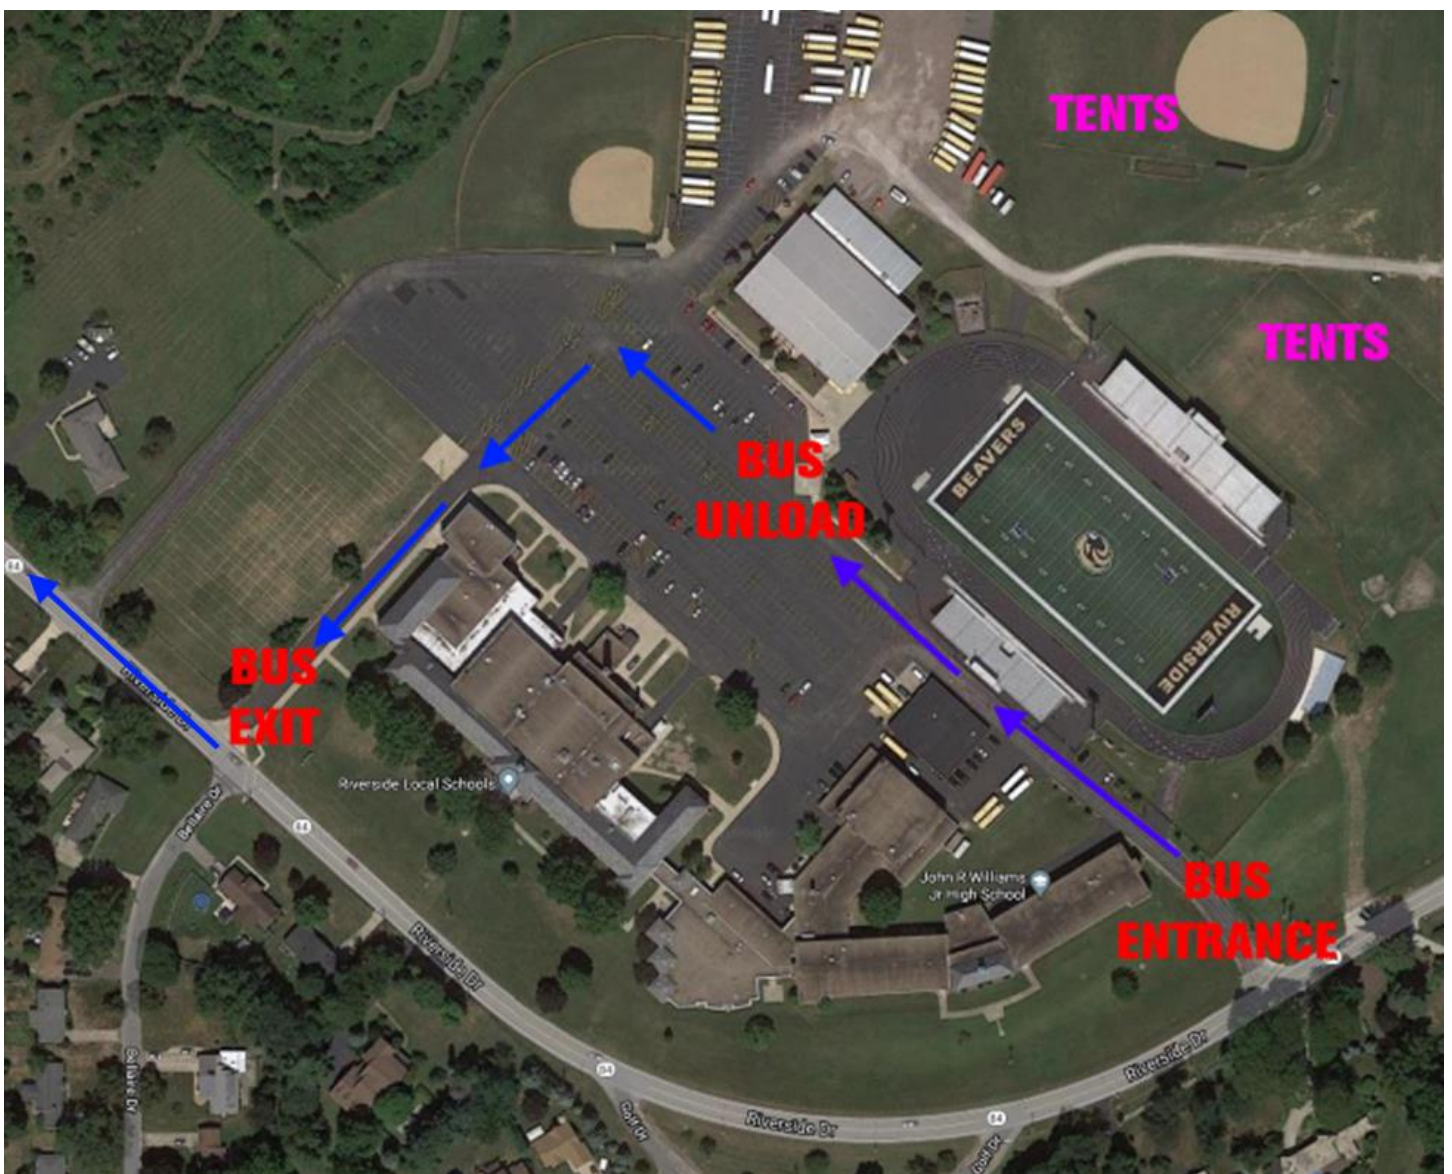

# Riverside Kickoff Classic Night Invitational 2024

Bus Parking is available at TWO locations. Please note that there are NO restrooms at these locations. There is also parking available down Route 20 (Mentor Ave.) at Giant Eagle, Planet Fitness, Lowes, Target, etc. A variety of food places are also on Route 20.

**Riverview Elementary School** - 845 Madison Ave, Painesville, OH

- Exit parking lot and Turn Right onto OH-84 W
- Turn Right onto Riverside Dr. at the light
- Turn Right onto Madison Ave

**Harvey High School** - 200 West Walnut Ave, Painesville, OH

- Exit parking lot and Turn Right onto OH-84 W
- Continue straight onto E. Walnut Ave at the light

## Target and other stores/restaurants

- Exit parking lot and Turn Right onto OH-84 W
- Continue straight onto E. Walnut Ave at the light
- You will pass Harvey High School
- Turn left on Mentor Ave (Rt 20)