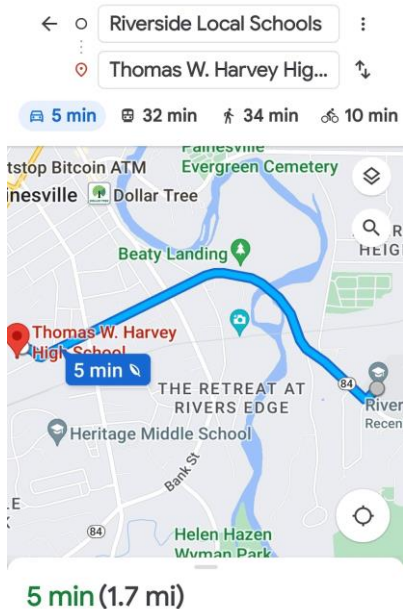

# Riverside Kickoff Classic Night Invitational 2024

Bus Parking is available at TWO locations. Please note that there are NO restrooms at these locations. There is also parking available down Route 20 (Mentor Ave.) at Giant Eagle, Planet Fitness, Lowes, Target, etc. A variety of food places are also on Route 20.

**Riverview Elementary School** - 845 Madison Ave, Painesville, OH

- Exit parking lot and Turn Right onto OH-84 W
- Turn Right onto Riverside Dr. at the light
- Turn Right onto Madison Ave

**Harvey High School** - 200 West Walnut Ave, Painesville, OH

- Exit parking lot and Turn Right onto OH-84 W
- Continue straight onto E. Walnut Ave at the light

## Target and other stores/restaurants

- Exit parking lot and Turn Right onto OH-84 W
- Continue straight onto E. Walnut Ave at the light
- You will pass Harvey High School
- Turn left on Mentor Ave (Rt 20)