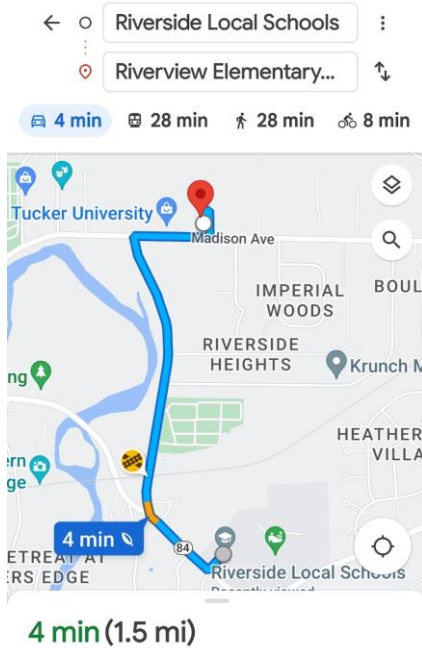

### BUS DROP-OFF & BUS PARKING

Buses should enter Riverside HS on the Stadium entrance side. Dropoff will be at the Stadium ticket booth.

**Riverview Elementary School** - 845 Madison Ave, Painesville, OH

- Exit parking lot and Turn Right onto OH-84 W
- Turn Right onto Riverside Dr. at the light
- Turn Right onto Madison Ave

**Harvey High School** - 200 West Walnut Ave, Painesville, OH

- Exit parking lot and Turn Right onto OH-84 W
- Continue straight onto E. Walnut Ave at the light

## Target and other stores/restaurants

- Exit parking lot and Turn Right onto OH-84 W
- Continue straight onto E. Walnut Ave at the light
- You will pass Harvey High School
- Turn left on Mentor Ave (Rt 20)